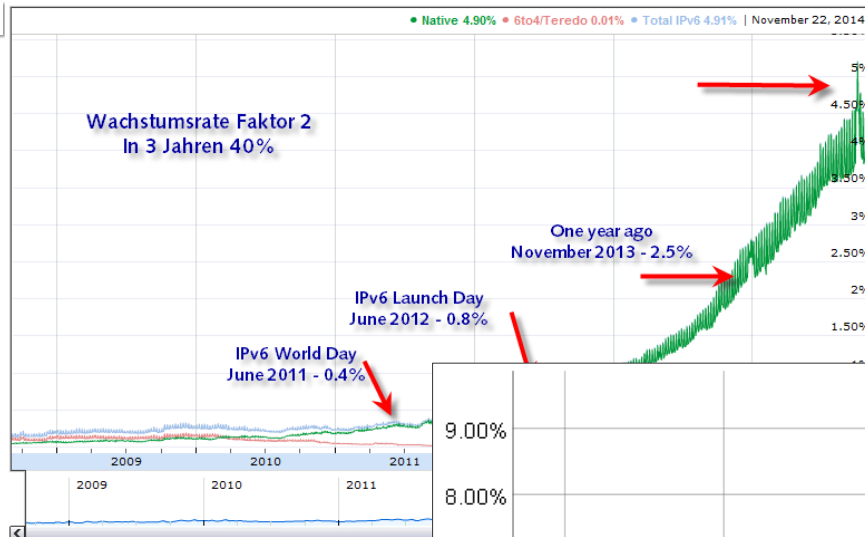

Swiss IPv6 Council

Memberanlass 26. Oktober 2015, Zürich

Unser Event Sponsor - **DIGICOMP**

Oktober 2015

IPv6 Adoption

We are continuously measuring the availability of IPv6 connectivity among Google users. The graph shows the percentage of users that access Google over IPv6.