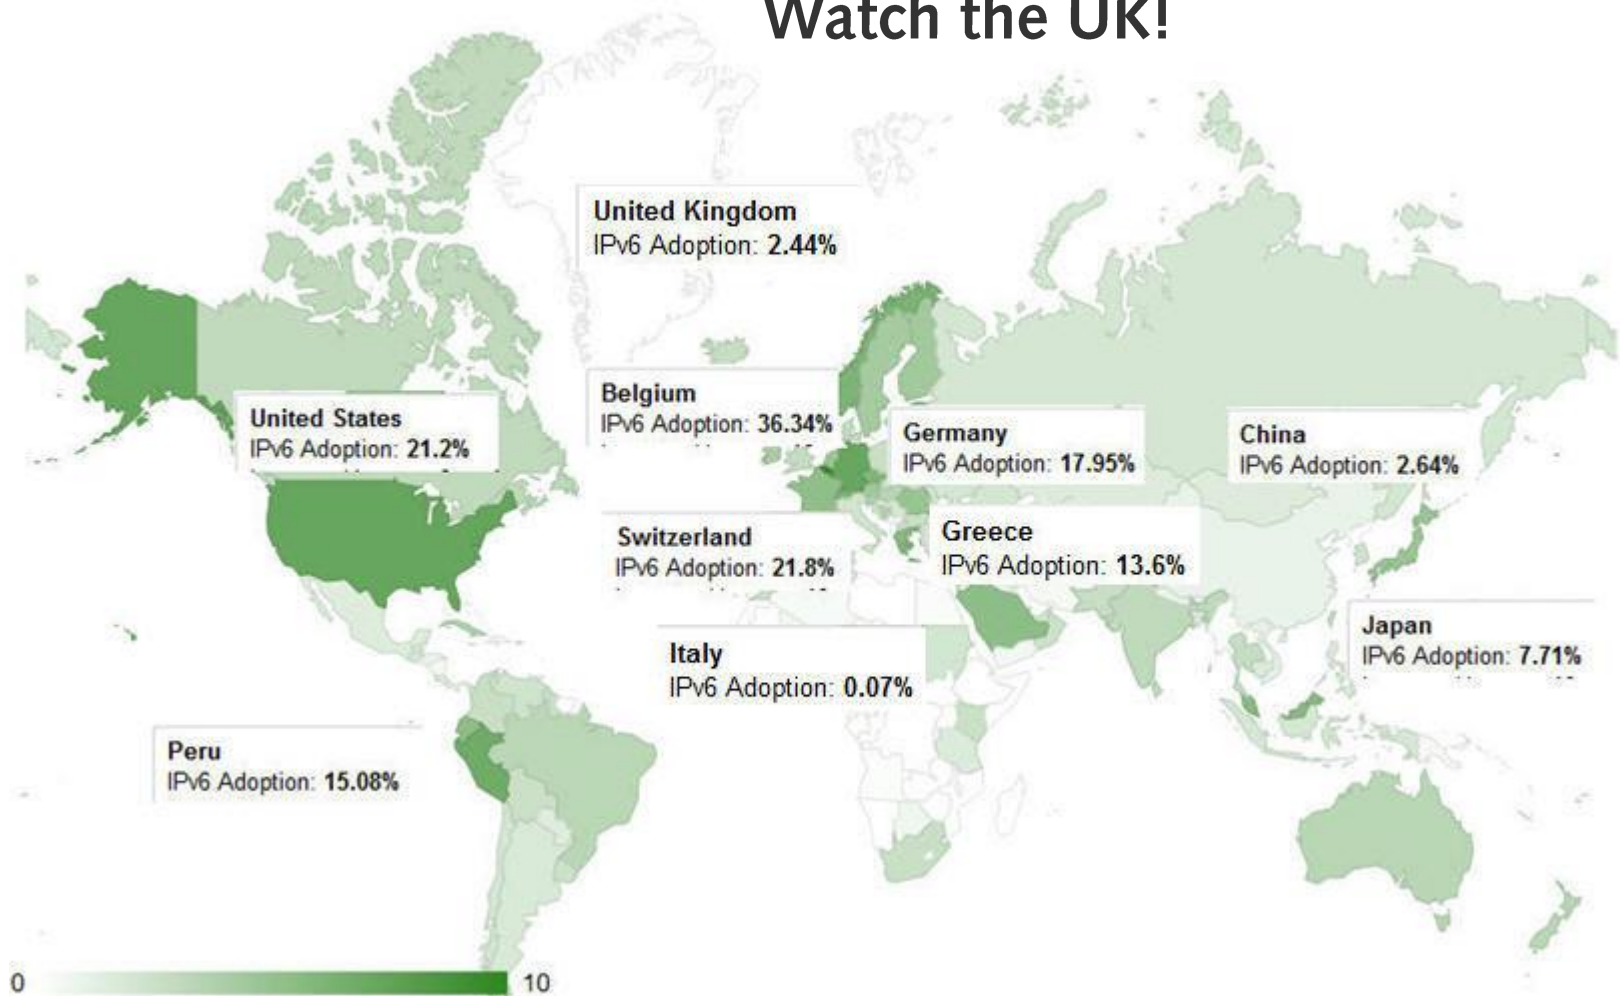

Swiss IPv6 Council

Memberanlass 26. Oktober 2015, Zürich

Unser Event Sponsor - **DIGICOMP**

Oktober 2015

IPv6 Adoption

We are continuously measuring the availability of IPv6 connectivity among Google users. The graph shows the percentage of users that access Google over IPv6.

Up to 9% from
5% in January

<http://www.google.com/intl/en/ipv6>

Users in Switzerland

Switzerland

Display Users Data ⓘ

IPv6 Adoption

Watch the UK!

Project Web Performance

- Monitoring selected dual-stack Websites in Switzerland from different agents in all parts of the country
- Comparing access performance of IPv4 vs. IPv6
- Team Members:
 - Nephos6 – providing monitoring solution
 - Agents: Switch, HEIA-FR, CSCS, AWK