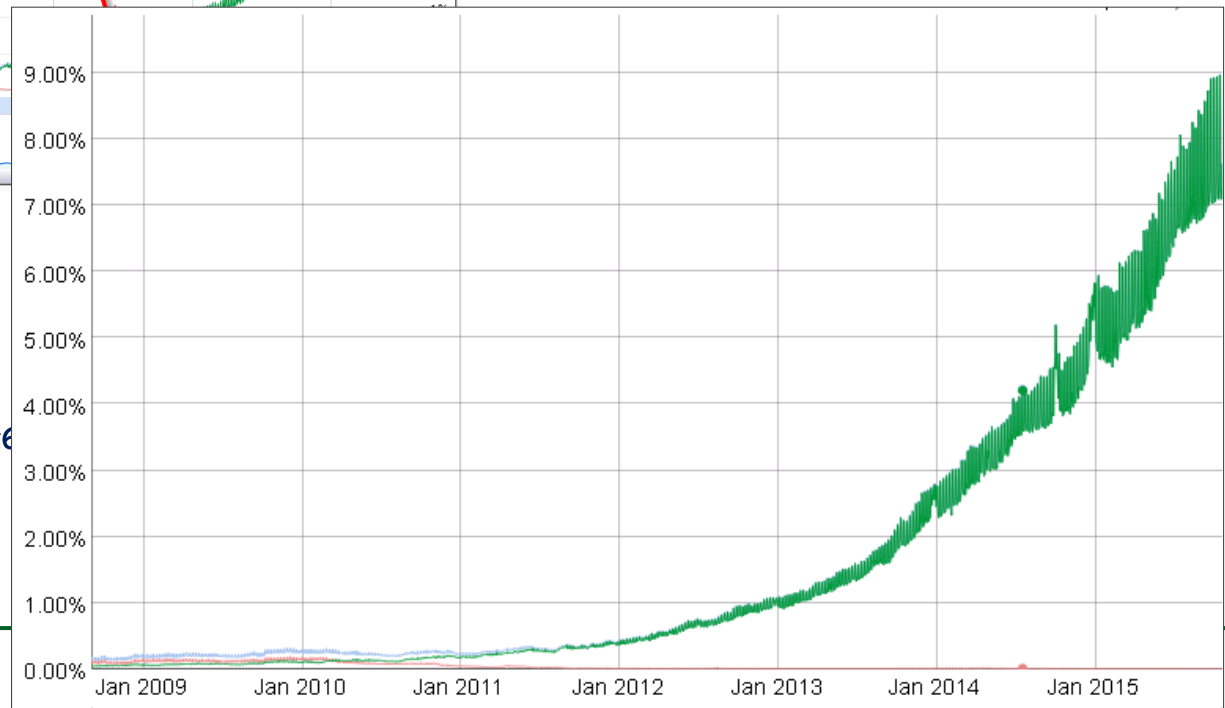

<http://www.google.com/intl/en/ipv6>