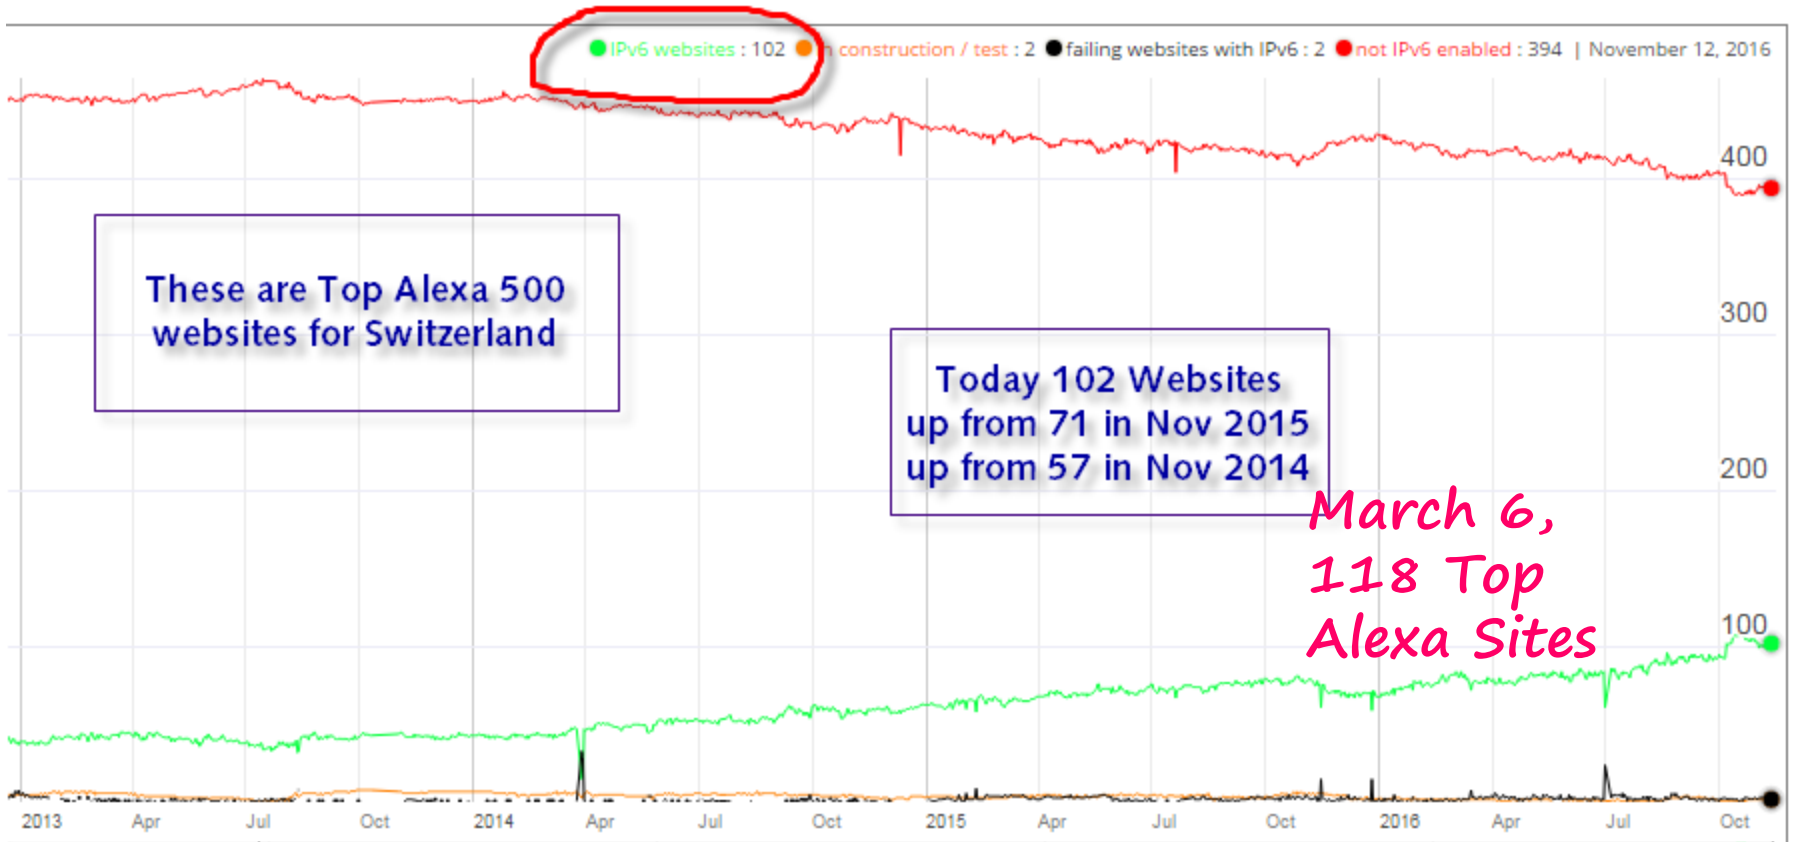

Swiss IPv6 Council

Memberanlass 6. März 2017, Zürich

Unser Event Sponsor - **DIGICOMP**

Some stats to start with..... 16.8%!

IPv6 Adoption

We are continuously measuring the availability of IPv6 connectivity among Google users. The graph shows the percentage of users that access Google over IPv6.

Native: 16.80% 6to4/Teredo: 0.01% Total IPv6: 16.80% | Dec 31, 2016

Google
Stats

Switzerland Content

Switzerland

Display Content Data ⓘ

Globally 22% of Top Alexa 1000 sites are v6-enabled

Next Events Q2 - 2017

- ✚ Montag 15. Mai 2017 – ETH Journey, Derk Valenkamp ETH
- ✚ Montag 19. Juni 2017 – Minenfeld IPv6?. Ulrich Hauser, iFolor
- ✚ Montag 29. Mai 2017 – Event @ ETH Zürich, ab 17 h

Konferenzen

- ✚ 20.3. – 24.3. 2017 – Troopers, Heidelberg
- ✚ 6. – 9. Juni 2017, Global IoT Summit Genf
 - ✚ 7. Juni, Swiss IPv6 Council Window *Save the date!*
Presentations, Panel, Themen: IoT, Cloud, IPv6-only, Multiprefix Issues, Security