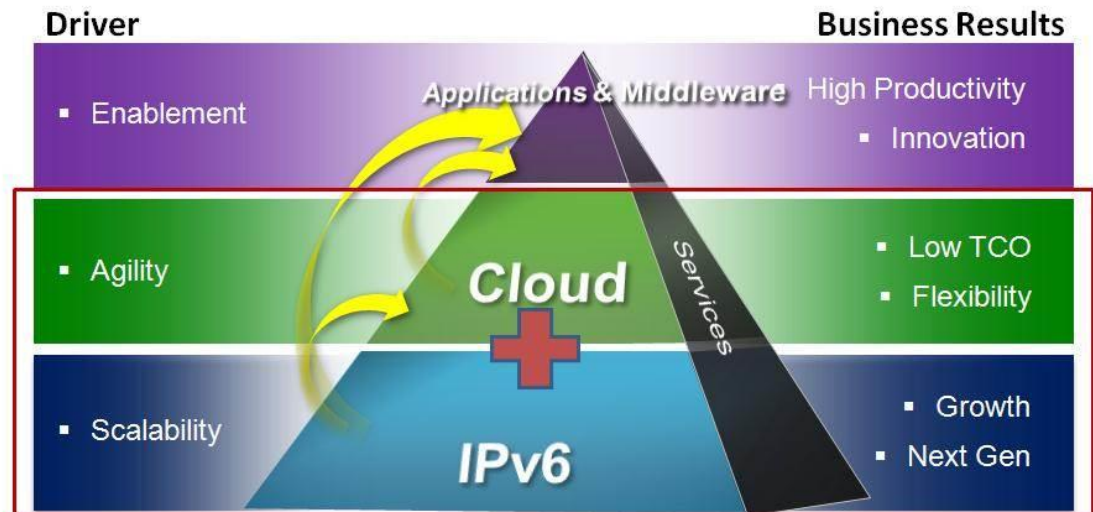

Thema heute abend

Case Study, IPv6 in the Cloud

Manuel Schweizer – Cloudscale.ch

Thank you for your participation

Questions ?

And please join us for a drink
and snacks afterwards