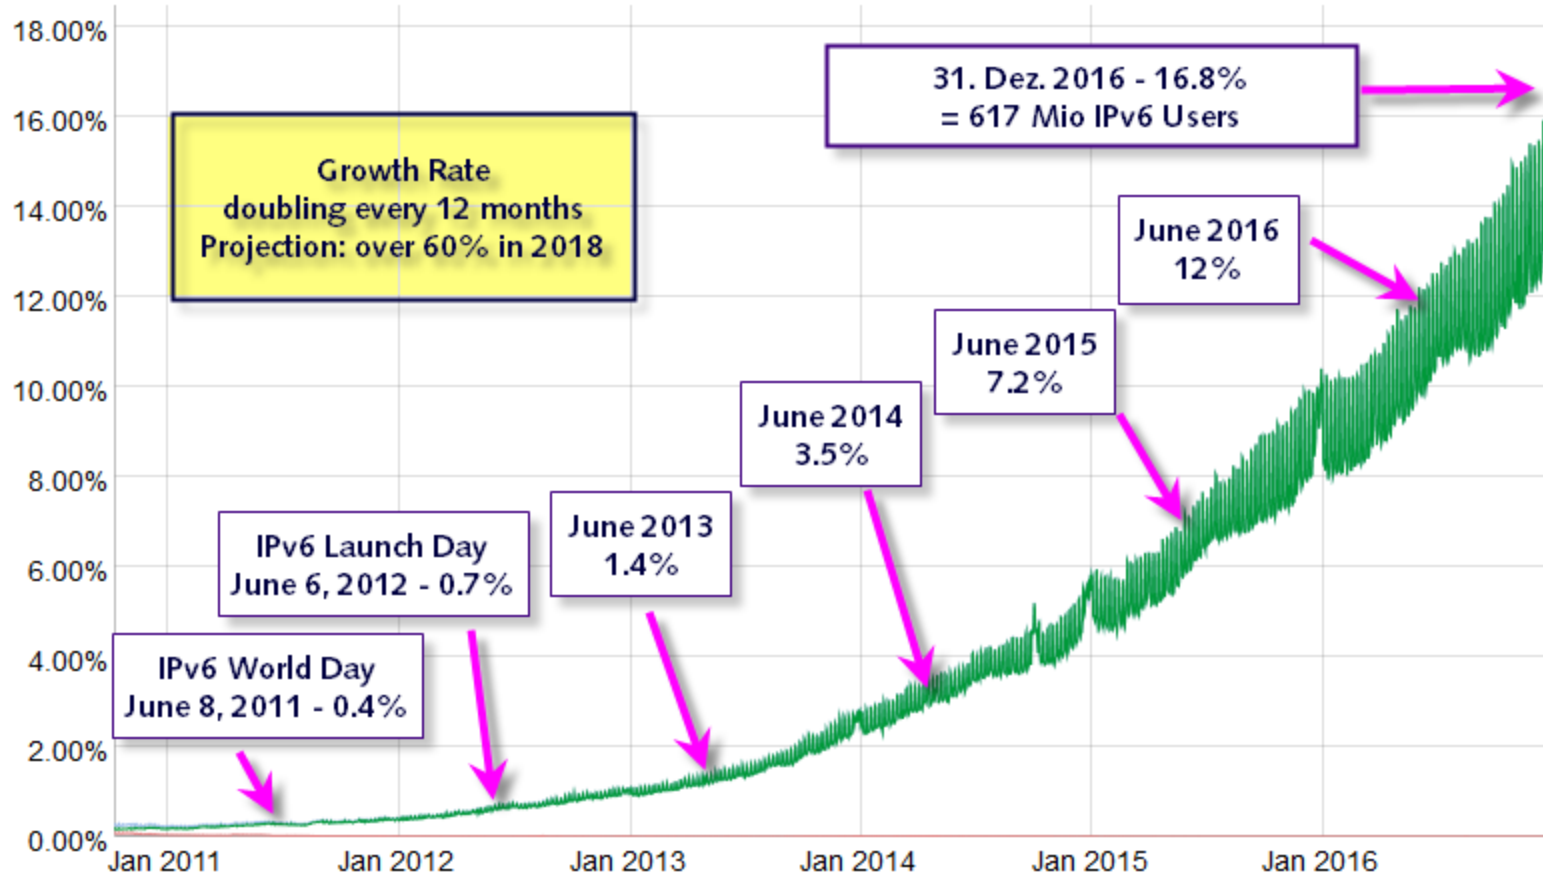

Swiss IPv6 Council

Memberanlass 6. März 2017, Zürich

Unser Event Sponsor - **DIGICOMP**

Some stats to start with..... 16.8%!

IPv6 Adoption

We are continuously measuring the availability of IPv6 connectivity among Google users. The graph shows the percentage of users that access Google over IPv6.

Native: 16.80% 6to4/Teredo: 0.01% Total IPv6: 16.80% | Dec 31, 2016

Google
Stats

Switzerland Content

Switzerland

Display Content Data ⓘ

Globally 22% of Top Alexa 1000 sites are v6-enabled

Next Events Q2 - 2017